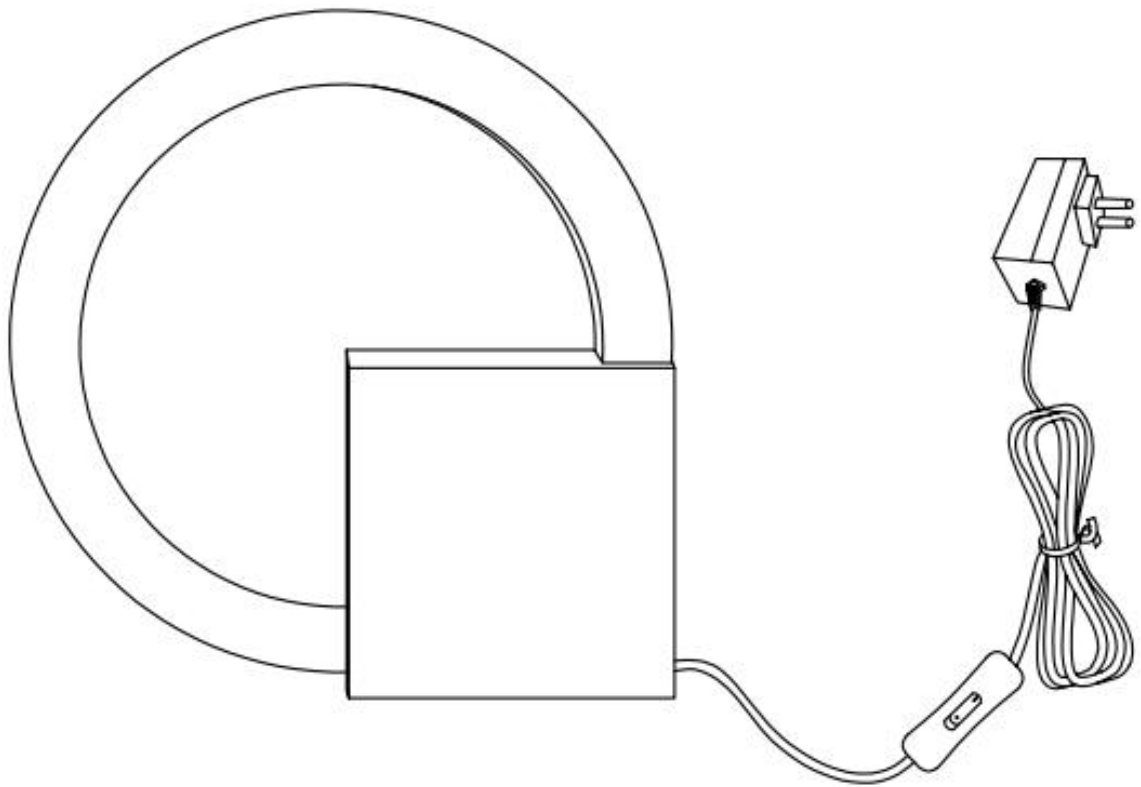

# Assembly Instruction

MONTERINGSANVISNING | MONTAGEANLEITUNGEN

ProductNumber:17020-000  
Description:Brive - Table Lamp

@Venturehomese  
@Venture.Design

Do not tighten screws until all screws  
have been assembled !